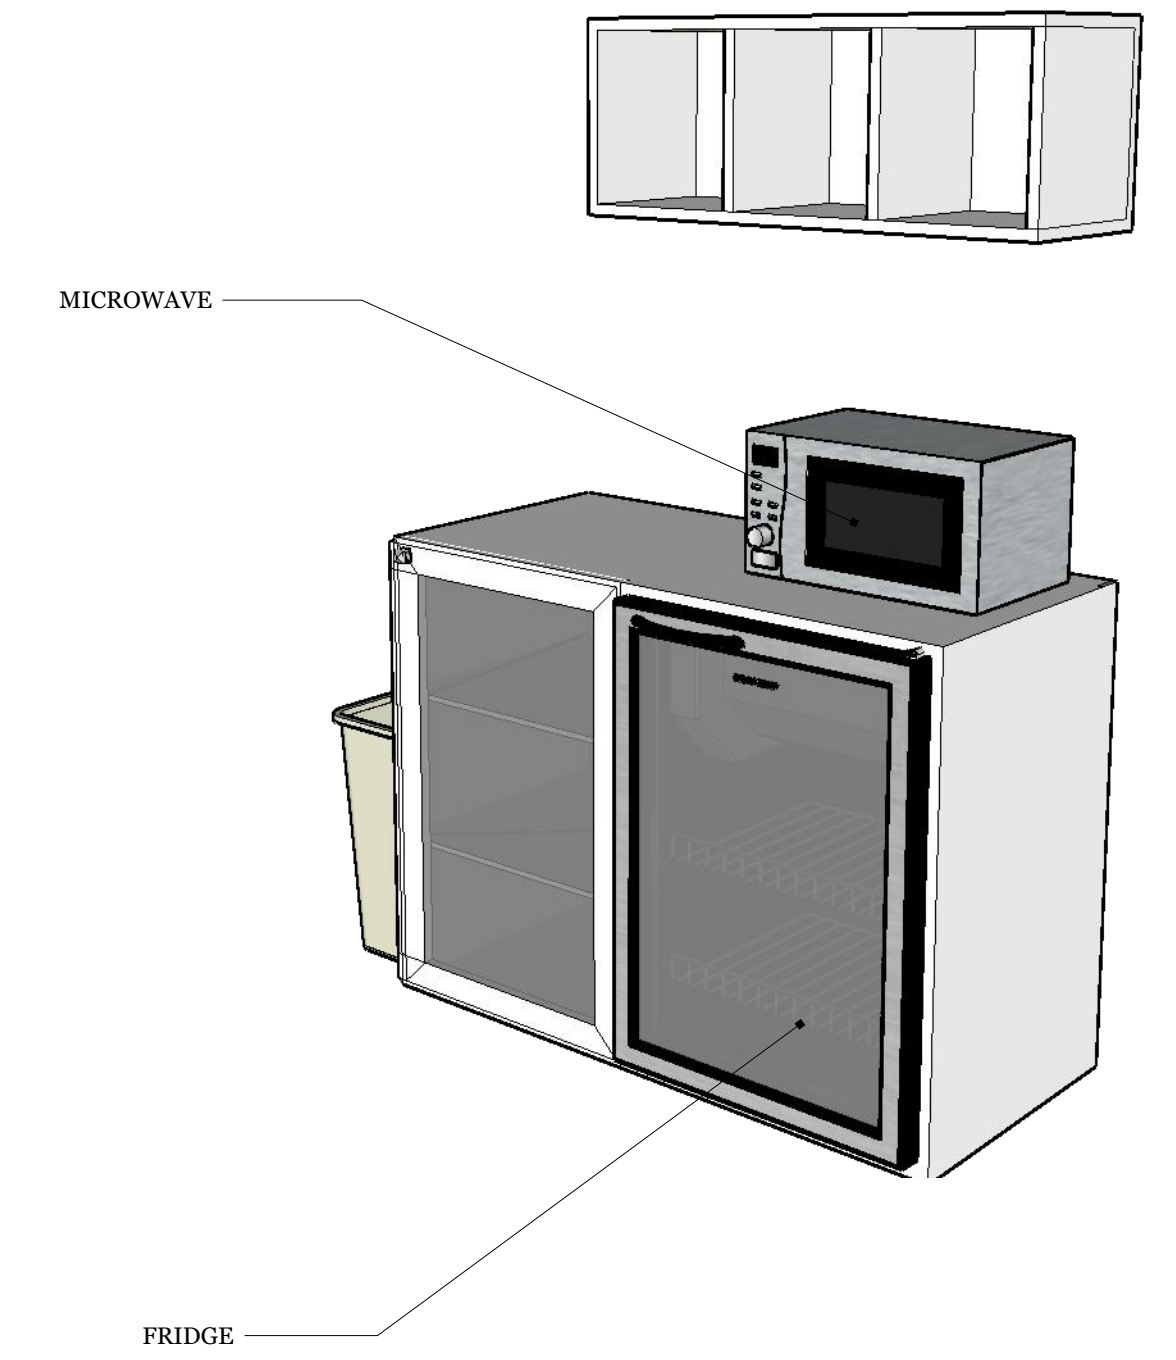

Interior Furnishings & Appliances

REVISIONS		
MM/DD/YY	REVISIONS	REMARKS
1	-/-/-	...
2	-/-/-	...
3	-/-/-	...
4	-/-/-	...
5	-/-/-	...