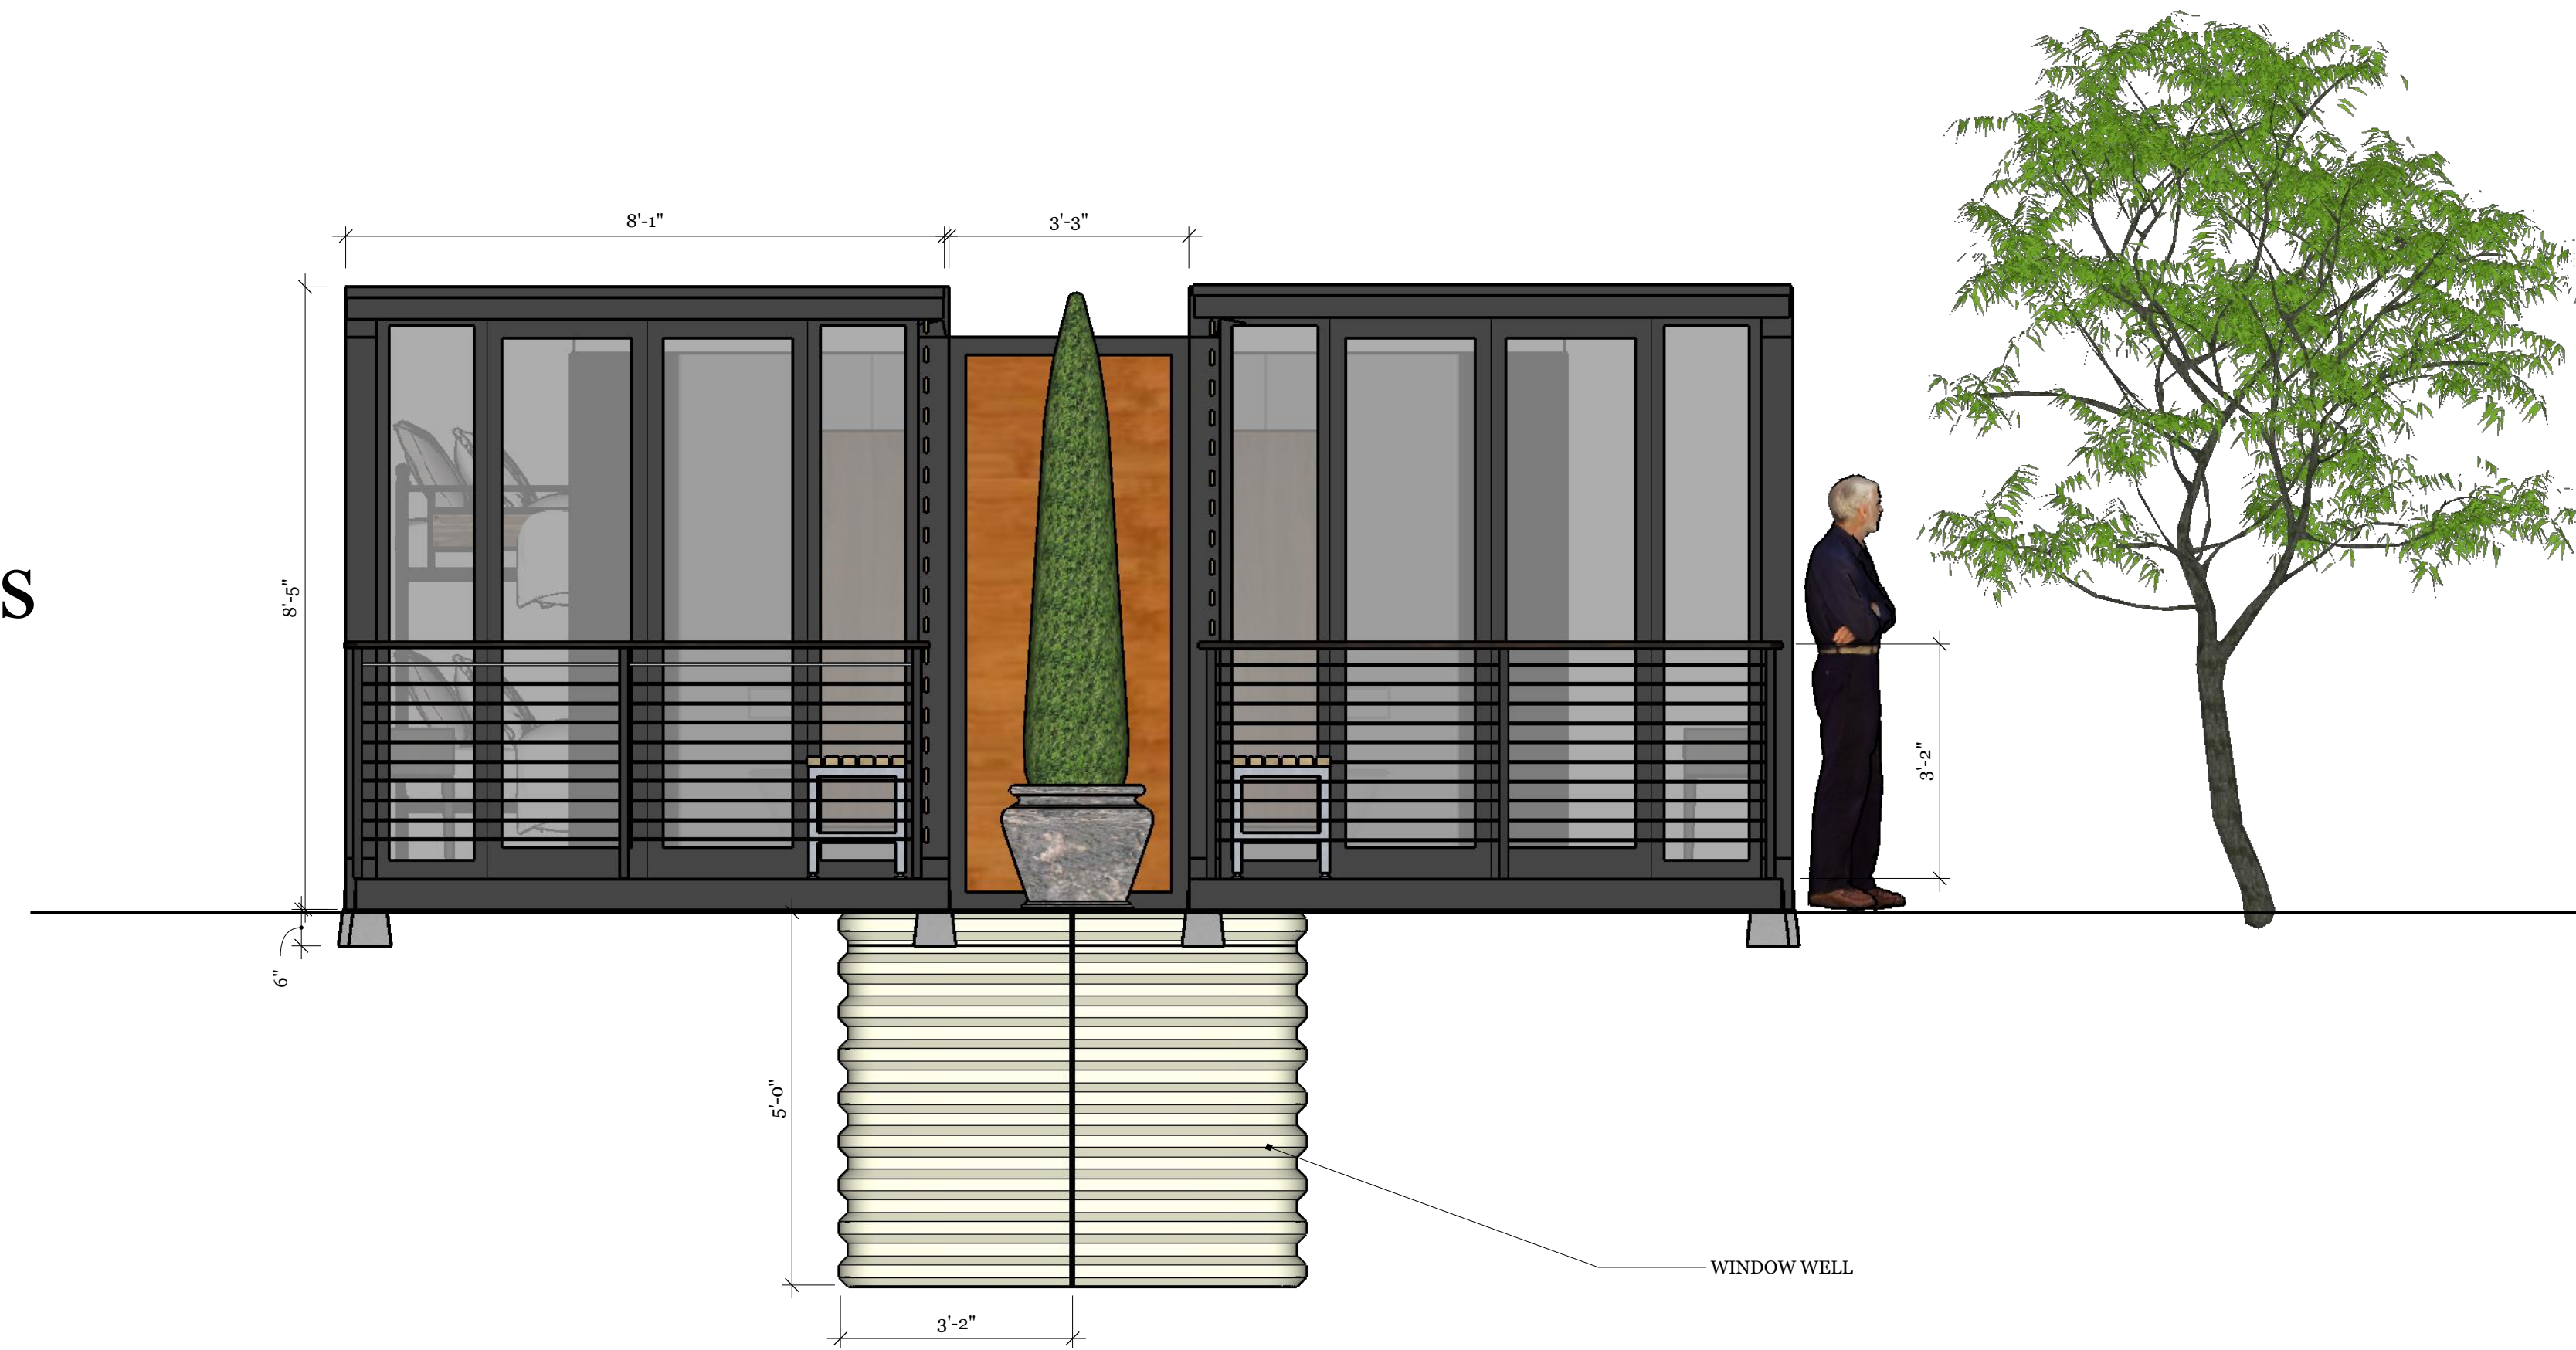

My SIMPLE Living

RETAIL \$ 159,207

The perfect unit for RV resorts, campgrounds and small communities.

You can combine two units for a larger footprint.

RESIDENTIAL POD 20"

My SIMPLE Living

www.mysimpleliving.com

July 3, 2023

Front View - Two Units
w/ partition wall

Rear View - Two Units
w/ partition wall

REVISIONS	
MM/DD/YY	REMARKS
1	...
2	...
3	...
4	...
5	...

Side View - Right Side

Side View - Left Side

MM/DD/YY	REMARKS
1	...
2	...
3	...
4	...
5	...

STANDARD 5' WINDOW WELL

Window Well (or Vault) Overview

REVISIONS	
MM/DD/YY	REMARKS
1	---
2	---
3	---
4	---
5	---

Interior Views
(Furnished)

WARDROBE

BATHROOM

AC UNIT

NIGHTSTAND