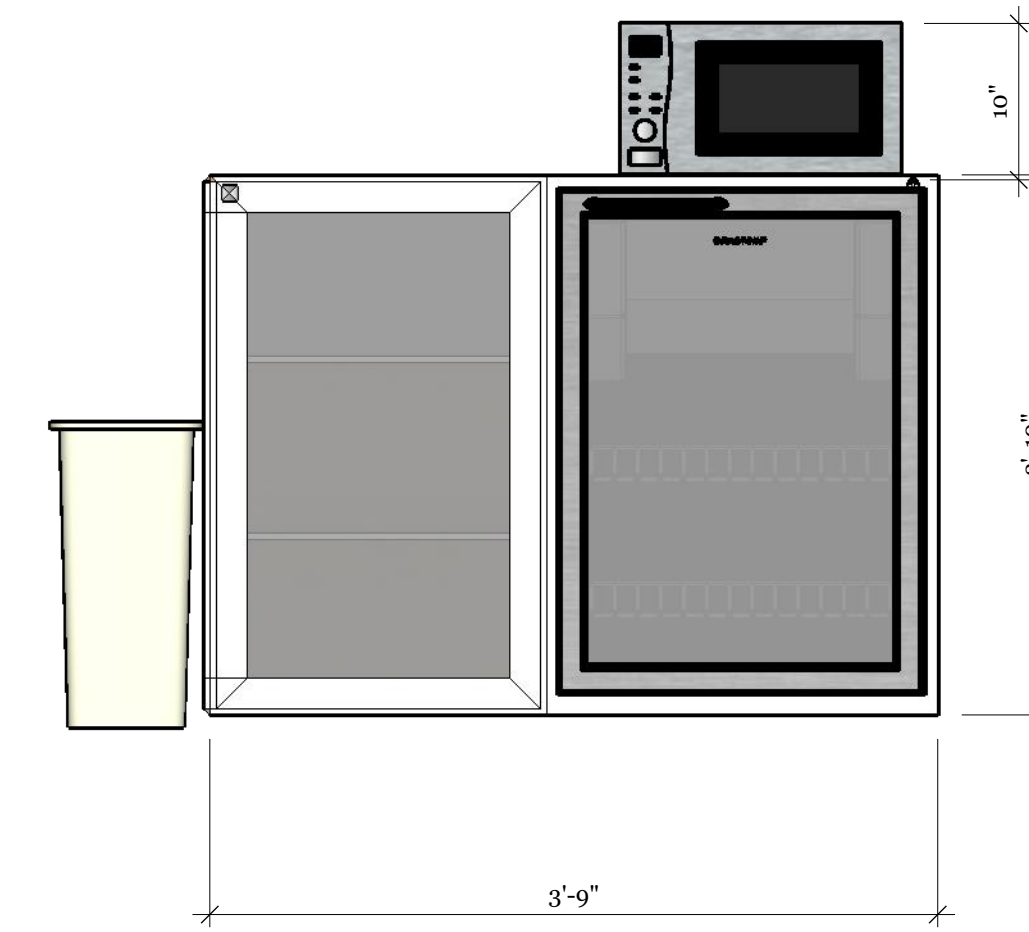

Interior Furnishings & Appliances

REVISIONS		
MM/DD/YY	REVISIONS	REMARKS
1	-/-/-	...
2	-/-/-	...
3	-/-/-	...
4	-/-/-	...
5	-/-/-	...