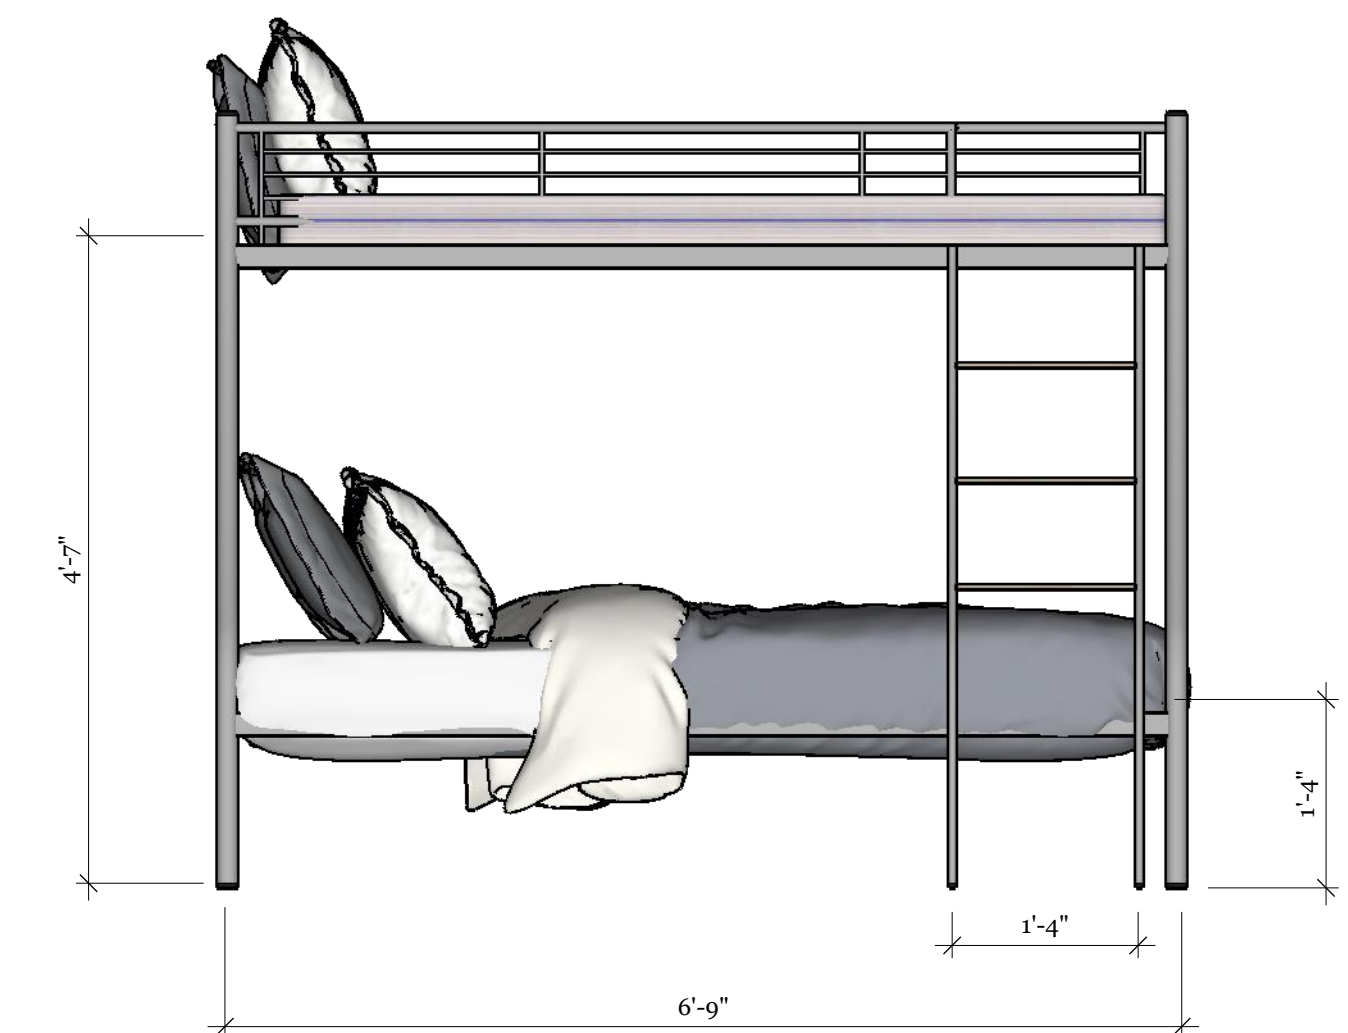

Sleeping Accommodations

REVISIONS	
MM/DD/YY	REMARKS
1	...
2	...
3	...
4	...
5	...