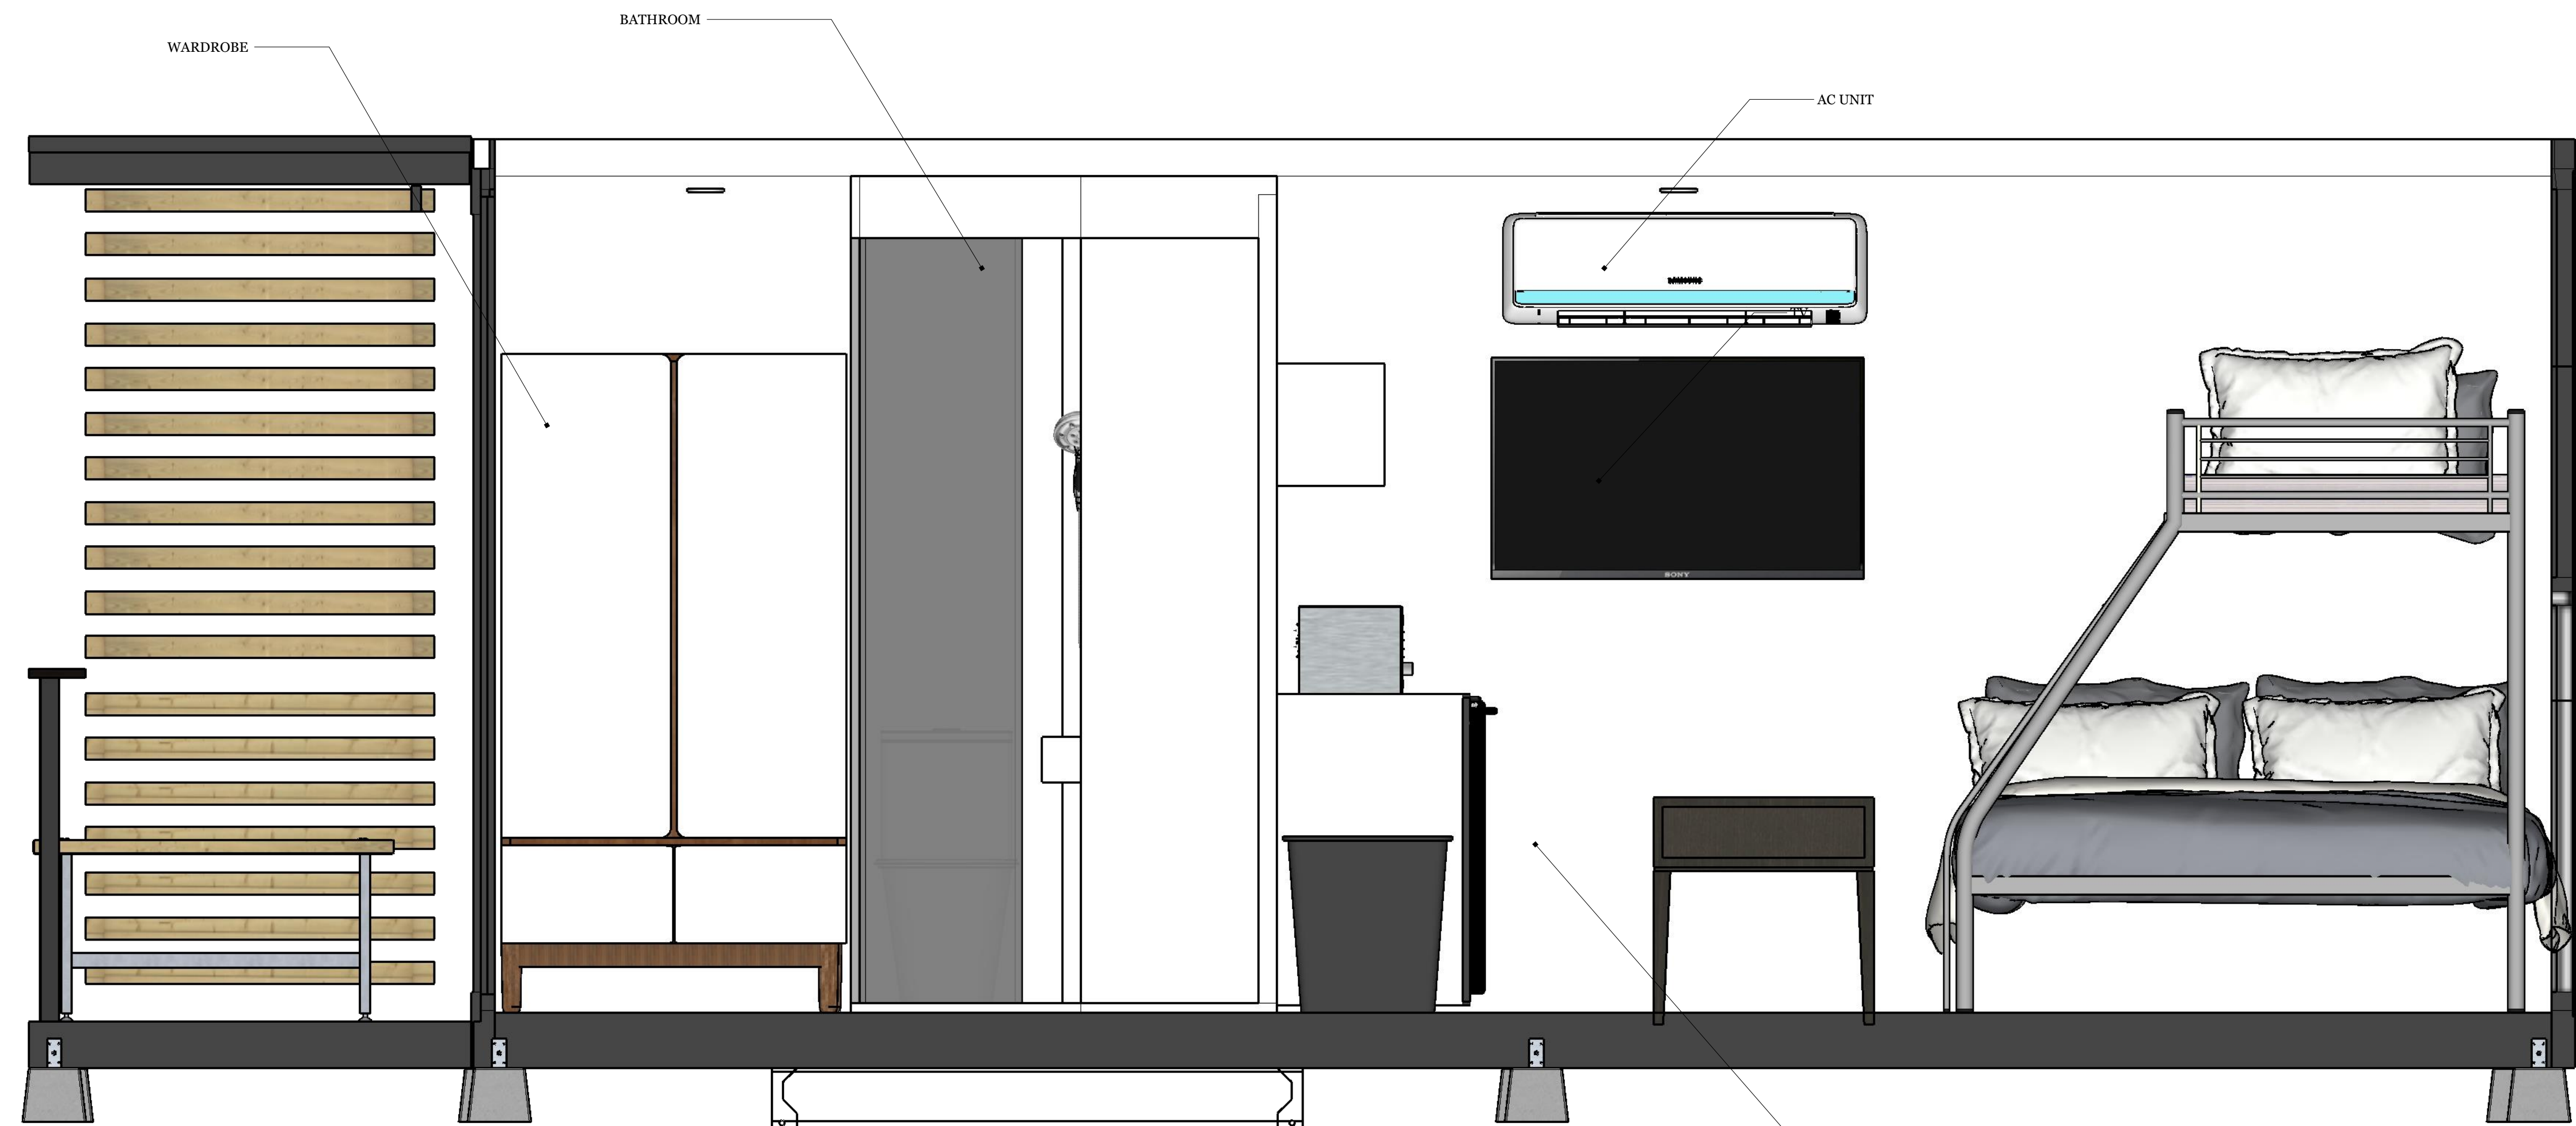

STANDARD 5' WINDOW WELL

Window Well (or Vault) Overview

REVISIONS	
MM/DD/YY	REMARKS
1	---
2	---
3	---
4	---
5	---

Interior Views
(Furnished)

WARDROBE

BATHROOM

AC UNIT

NIGHTSTAND