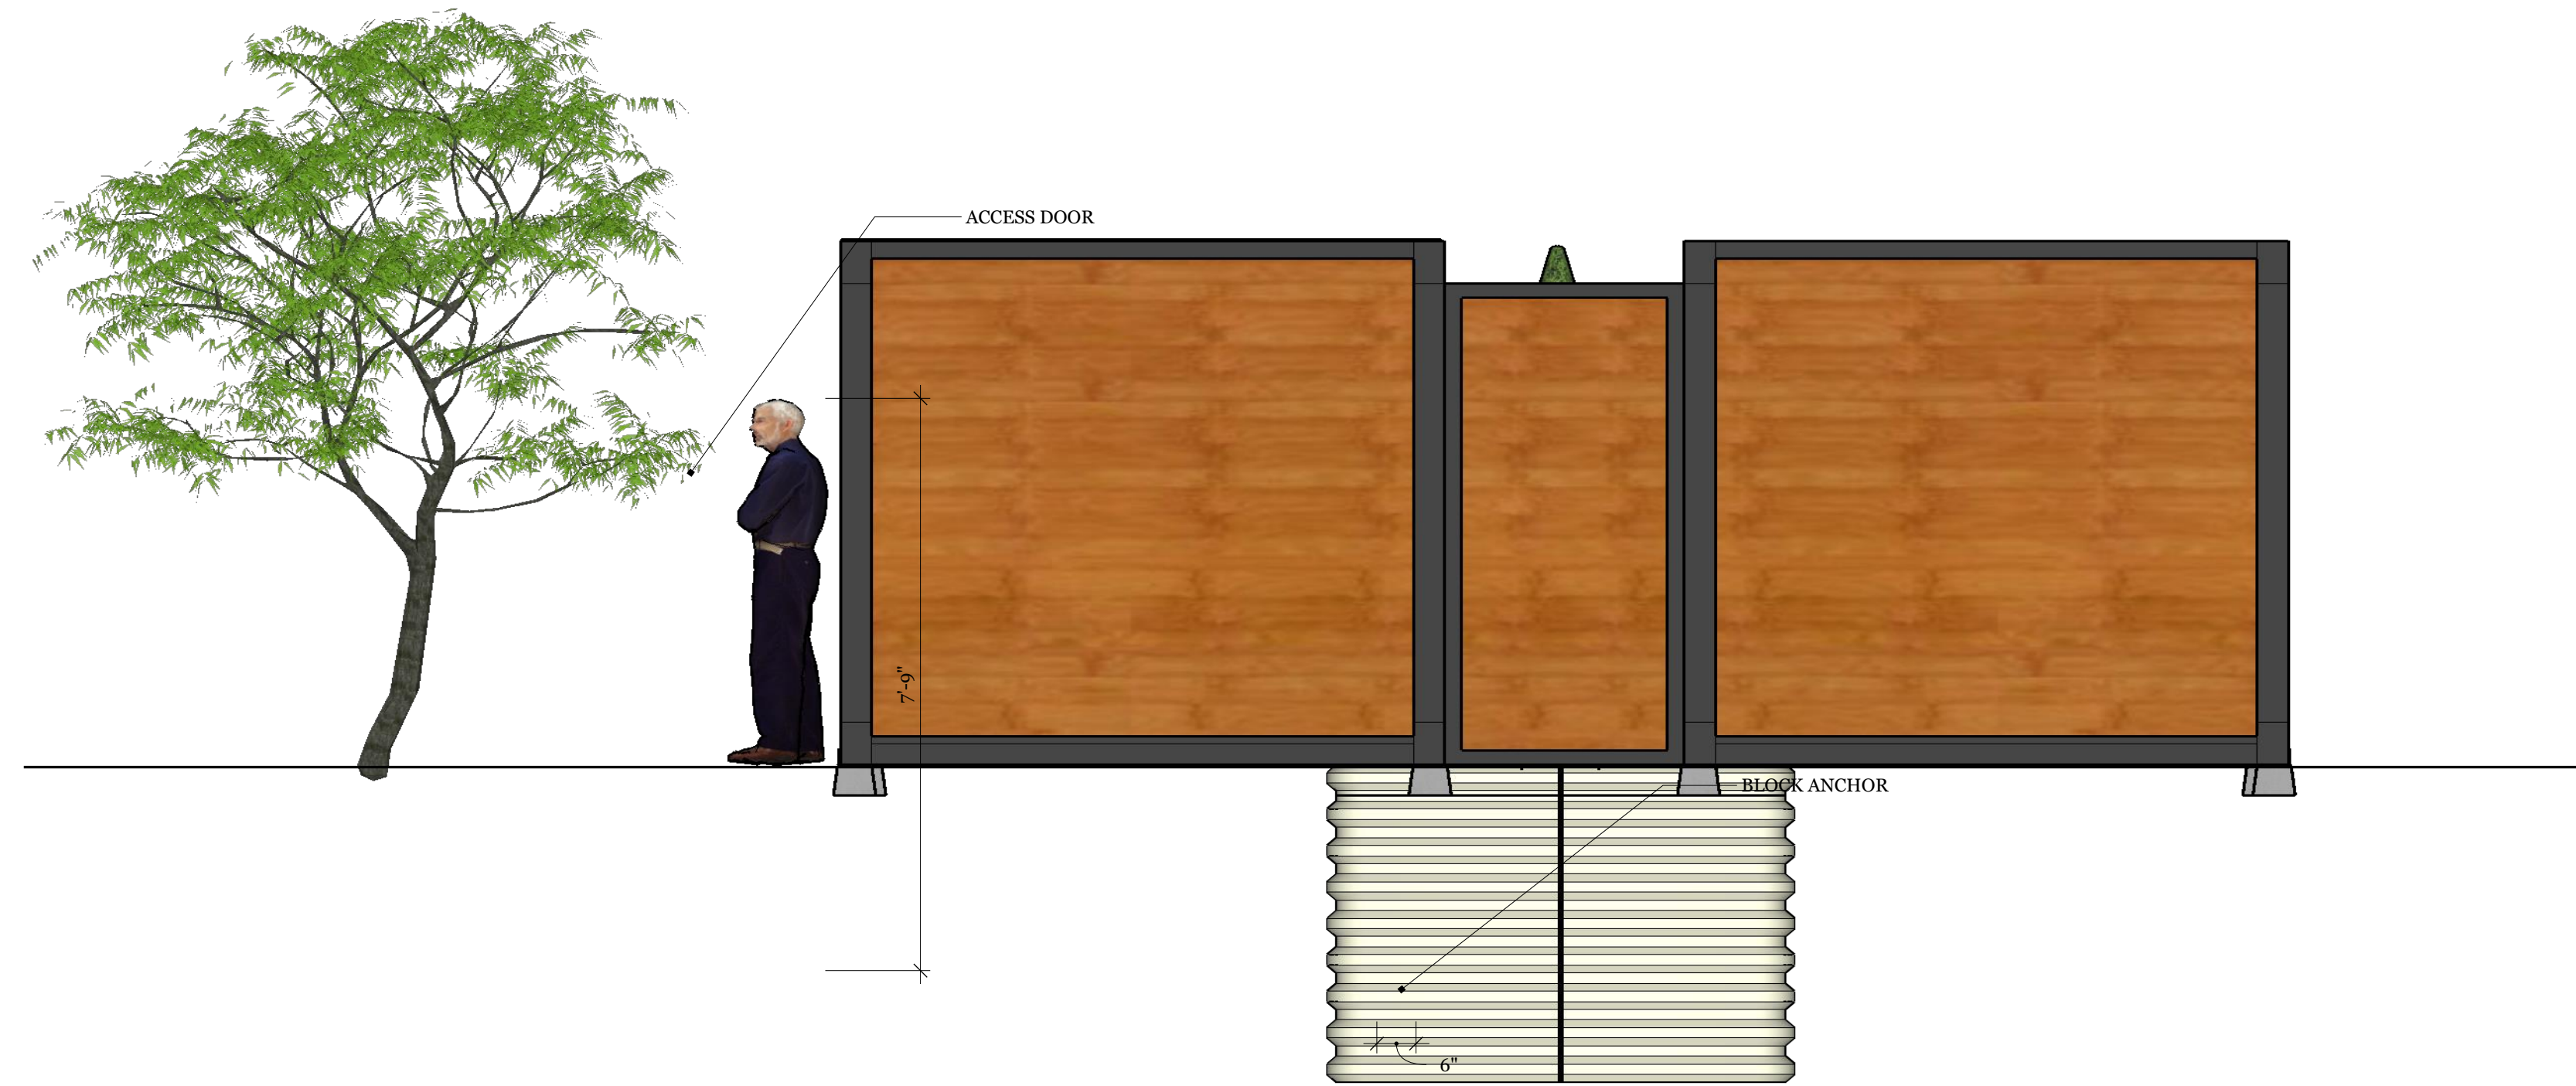

My SIMPLE Living

RETAIL \$ 159,207

The perfect unit for RV resorts, campgrounds and small communities.

You can combine two units for a larger footprint.

RESIDENTIAL POD 20"

My SIMPLE Living

www.mysimpleliving.com

July 3, 2023

Front View - Two Units
w/ partition wall

Rear View - Two Units
w/ partition wall

REVISIONS	
MM/DD/YY	REMARKS
1	...
2	...
3	...
4	...
5	...

Side View - Right Side

Side View - Left Side

MM/DD/YY	REMARKS
1	...
2	...
3	...
4	...
5	...

STANDARD 5' WINDOW WELL

Window Well (or Vault) Overview

REVISIONS	
MM/DD/YY	REMARKS
1	---
2	---
3	---
4	---
5	---

Interior Views
(Furnished)

WARDROBE

BATHROOM

AC UNIT

NIGHTSTAND