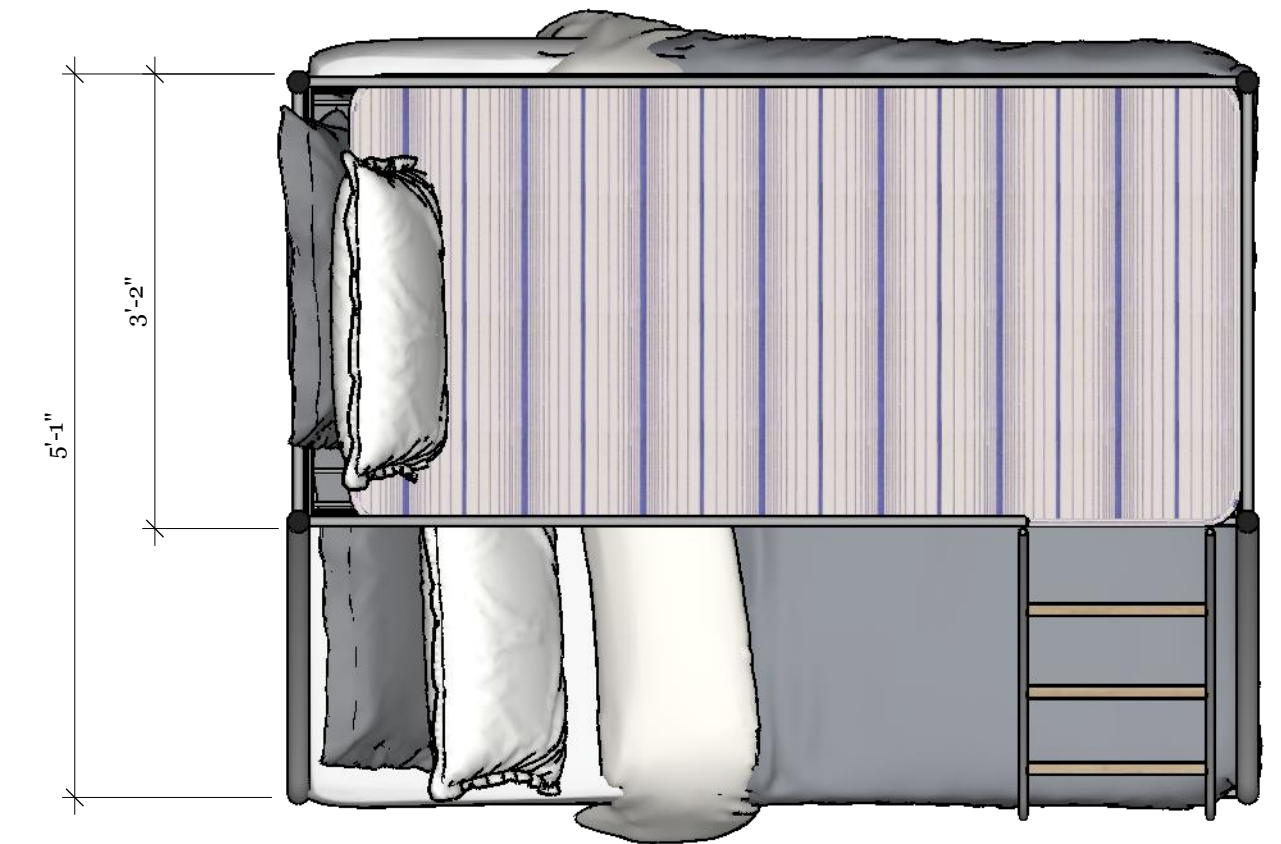

Sleeping Accommodations

REVISIONS	
MM/DD/YY	REMARKS
1	...
2	...
3	...
4	...
5	...