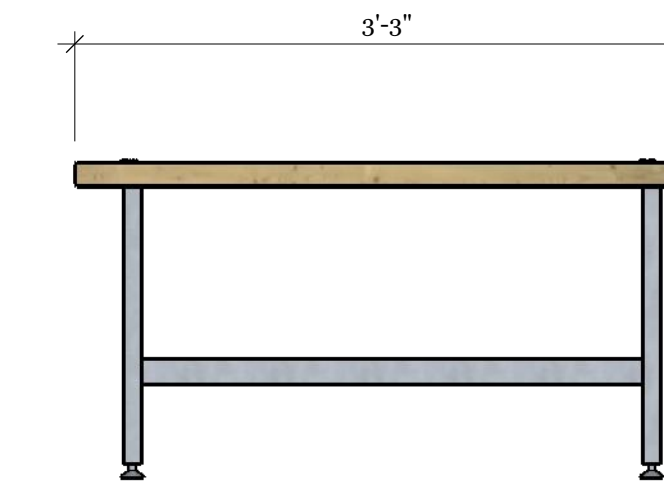

Interior Furnishings & Appliances

REVISIONS		
MM/DD/YY	REVISIONS	REMARKS
1	-/-/-	...
2	-/-/-	...
3	-/-/-	...
4	-/-/-	...
5	-/-/-	...