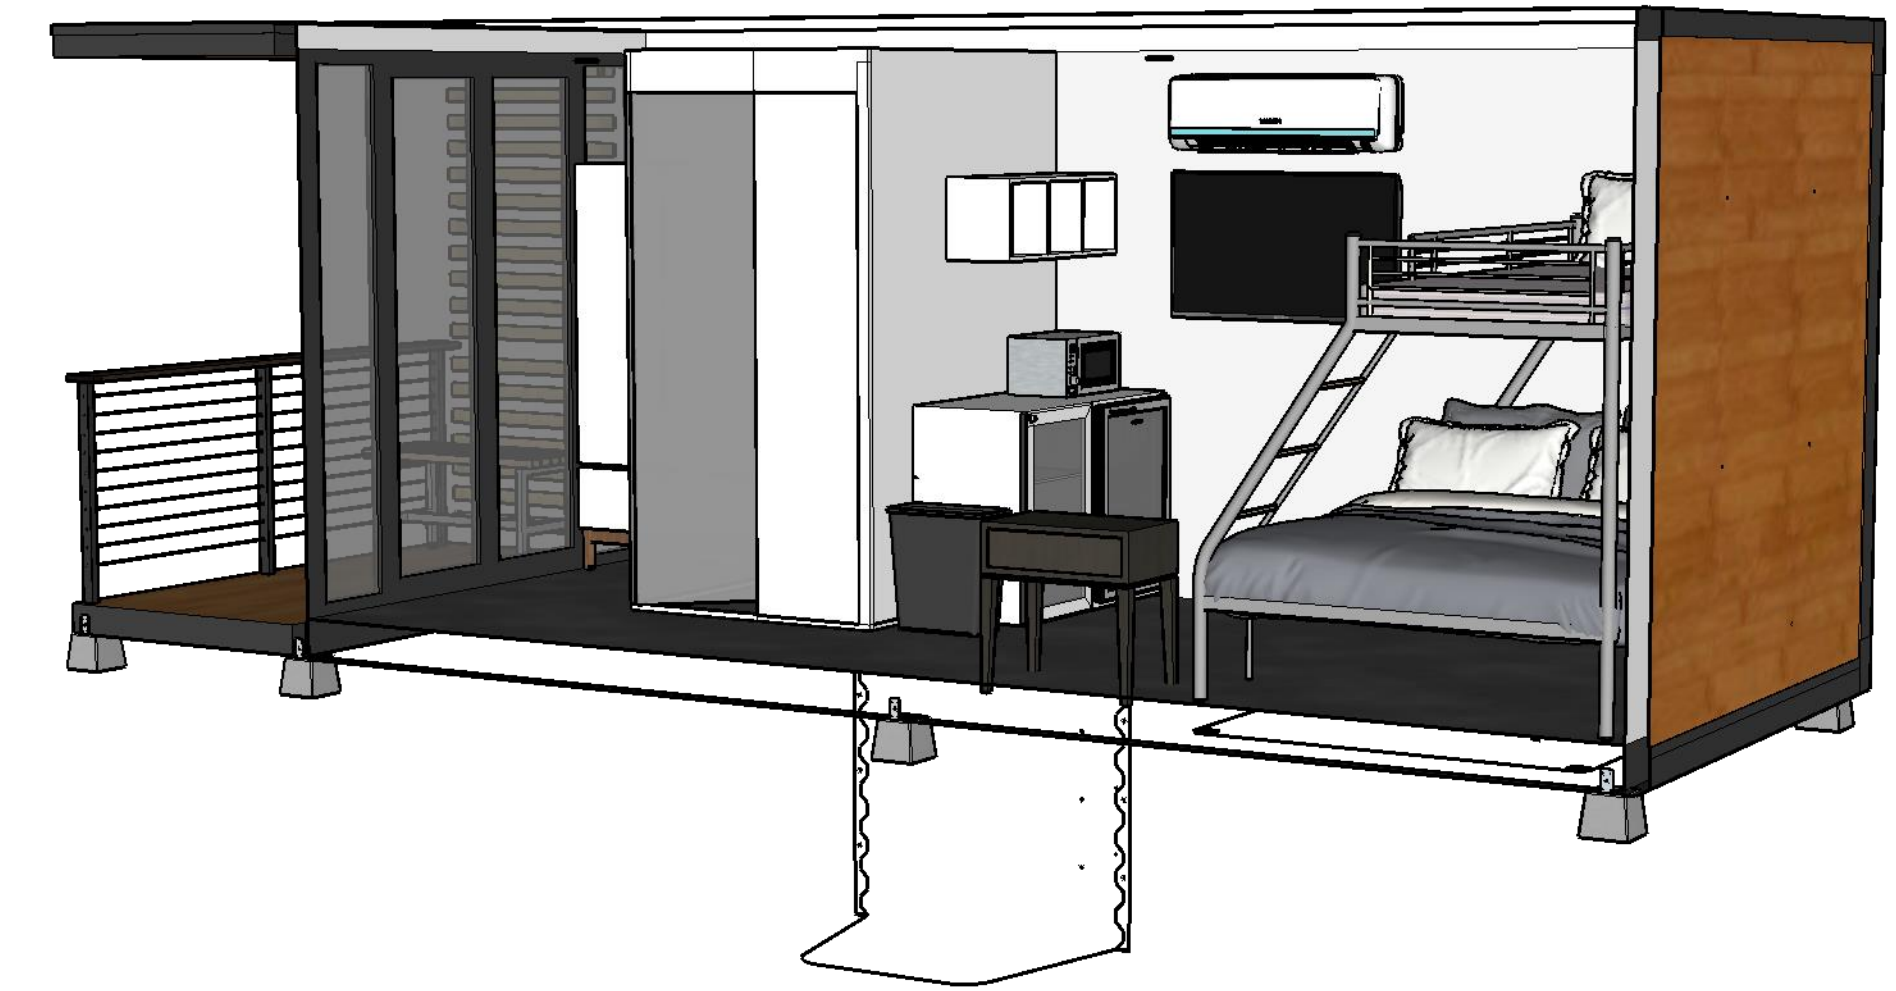

My SIMPLE Living

RETAIL \$ 159,207

The perfect unit for RV resorts, campgrounds and small communities.

You can combine two units for a larger footprint.

RESIDENTIAL POD 20"

My SIMPLE Living

www.mysimpleliving.com

July 3, 2023

Front View - Two Units
w/ partition wall

Rear View - Two Units
w/ partition wall

REVISIONS	
MM/DD/YY	REMARKS
1	...
2	...
3	...
4	...
5	...

Side View - Right Side

Side View - Left Side

MM/DD/YY	REMARKS
1	...
2	...
3	...
4	...
5	...

STANDARD 5' WINDOW WELL

Window Well (or Vault) Overview

REVISIONS	
MM/DD/YY	REMARKS
1	---
2	---
3	---
4	---
5	---

Interior Views
(Furnished)

WARDROBE

BATHROOM

AC UNIT

NIGHTSTAND