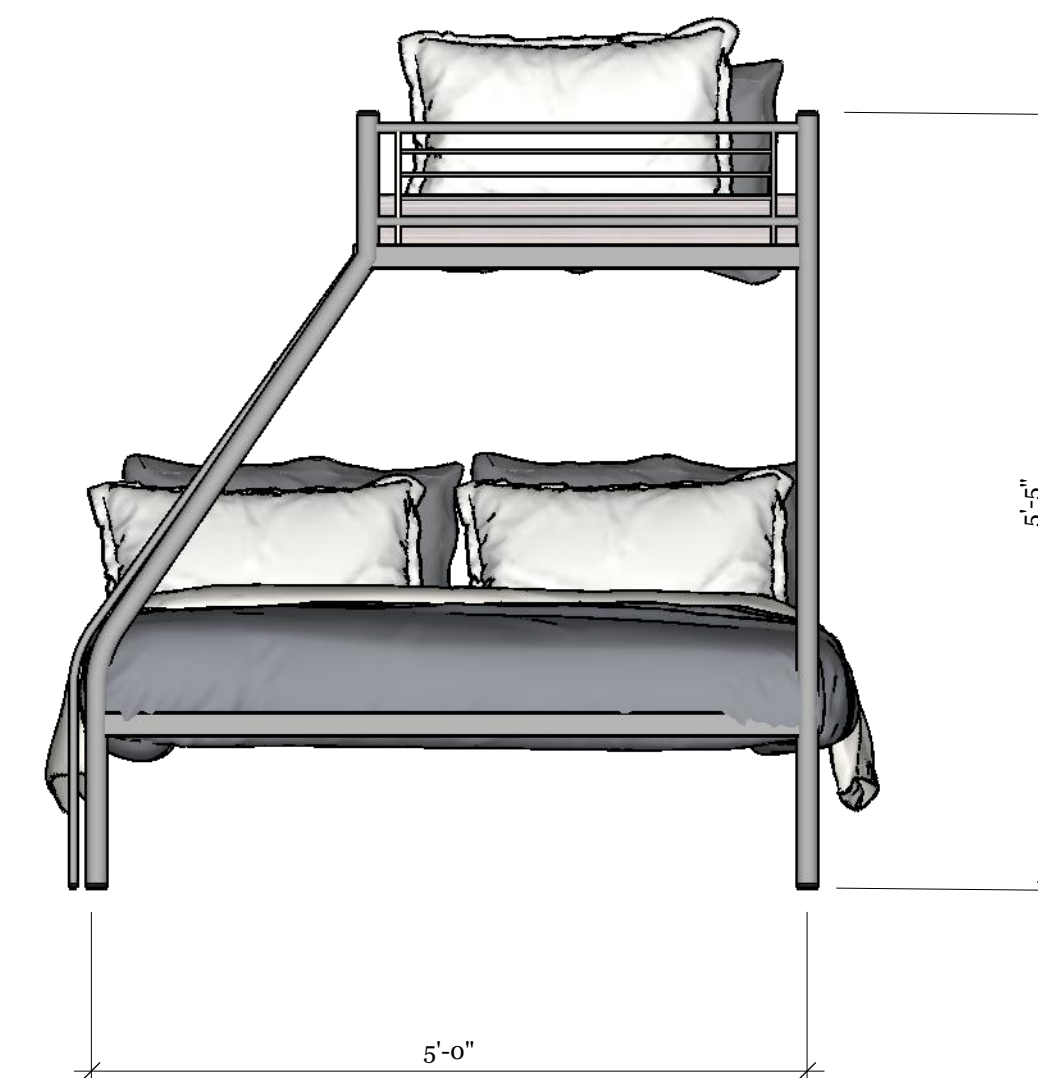

Sleeping Accommodations

REVISIONS	
MM/DD/YY	REMARKS
1	...
2	...
3	...
4	...
5	...