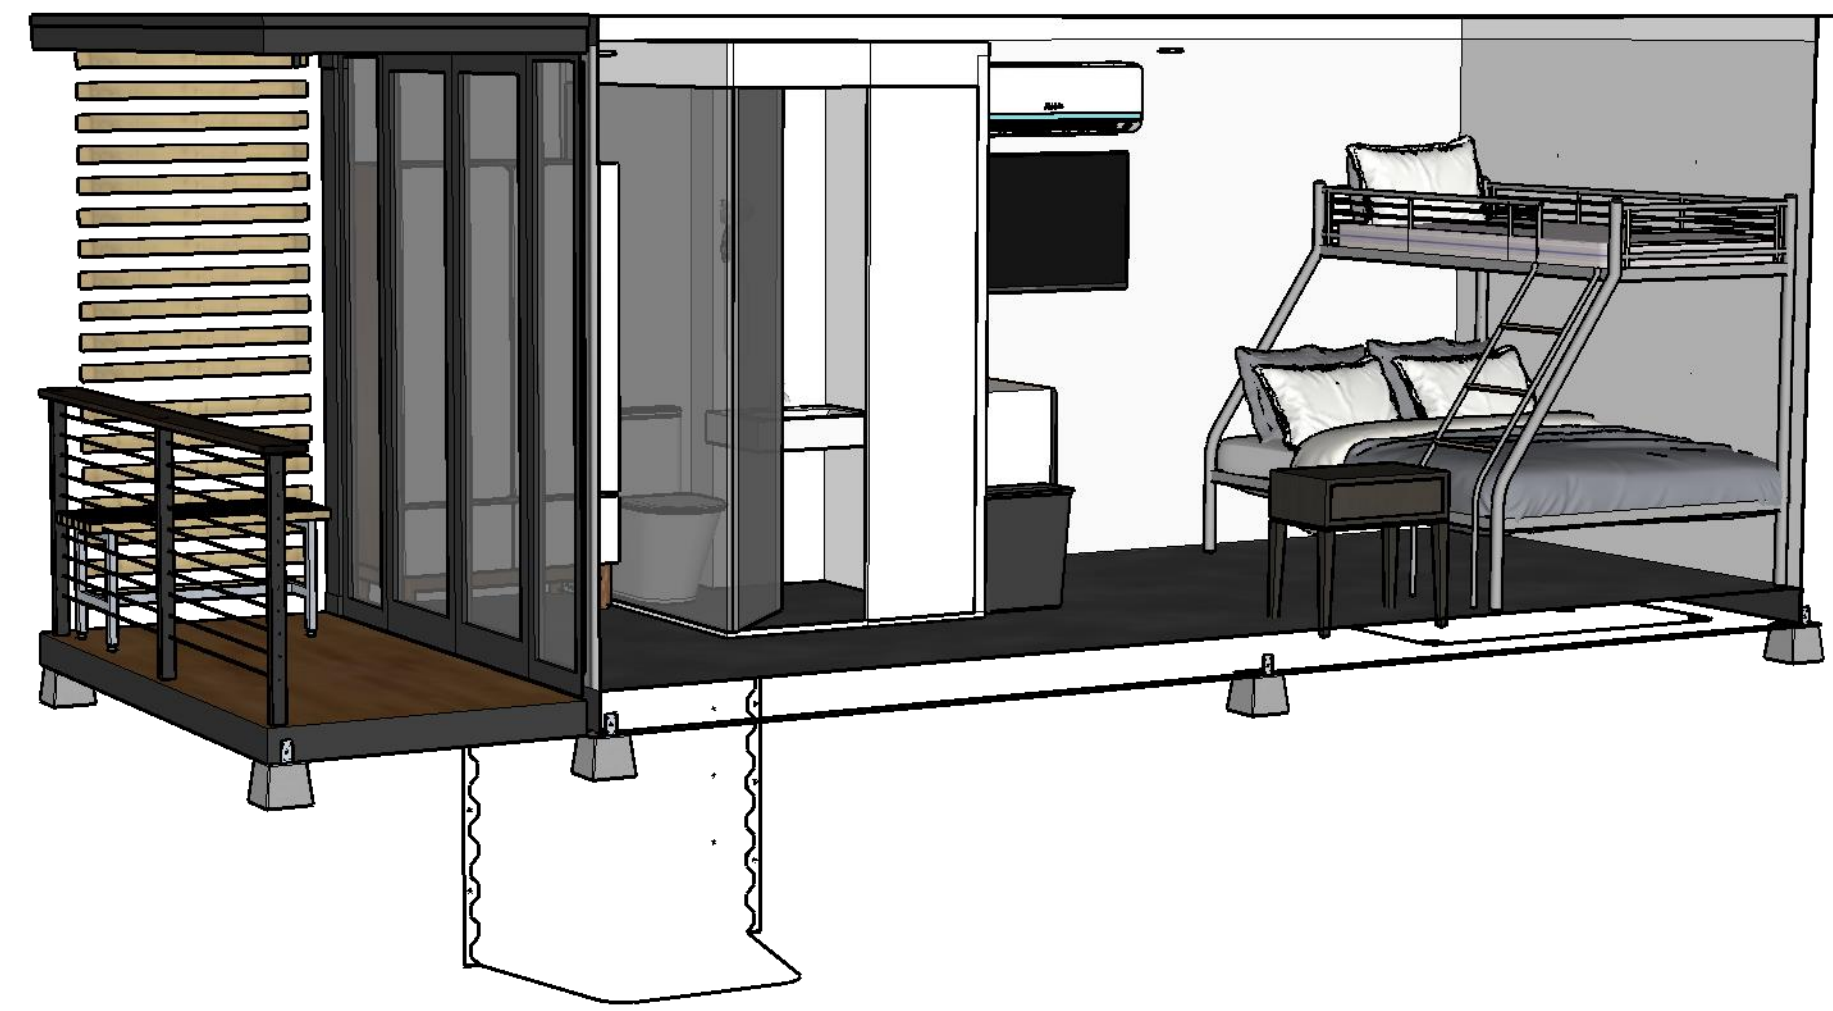

My SIMPLE Living

RETAIL \$ 159,207

The perfect unit for RV resorts, campgrounds and small communities.

You can combine two units for a larger footprint.

RESIDENTIAL POD 20"

My SIMPLE Living

www.mysimpleliving.com

July 3, 2023

Front View - Two Units
w/ partition wall

Rear View - Two Units
w/ partition wall

REVISIONS	
MM/DD/YY	REMARKS
1	...
2	...
3	...
4	...
5	...

Side View - Right Side

Side View - Left Side

MM/DD/YY	REMARKS
1	...
2	...
3	...
4	...
5	...

STANDARD 5' WINDOW WELL

Window Well (or Vault) Overview

REVISIONS	
MM/DD/YY	REMARKS
1	---
2	---
3	---
4	---
5	---

Interior Views
(Furnished)

WARDROBE

BATHROOM

AC UNIT

NIGHTSTAND