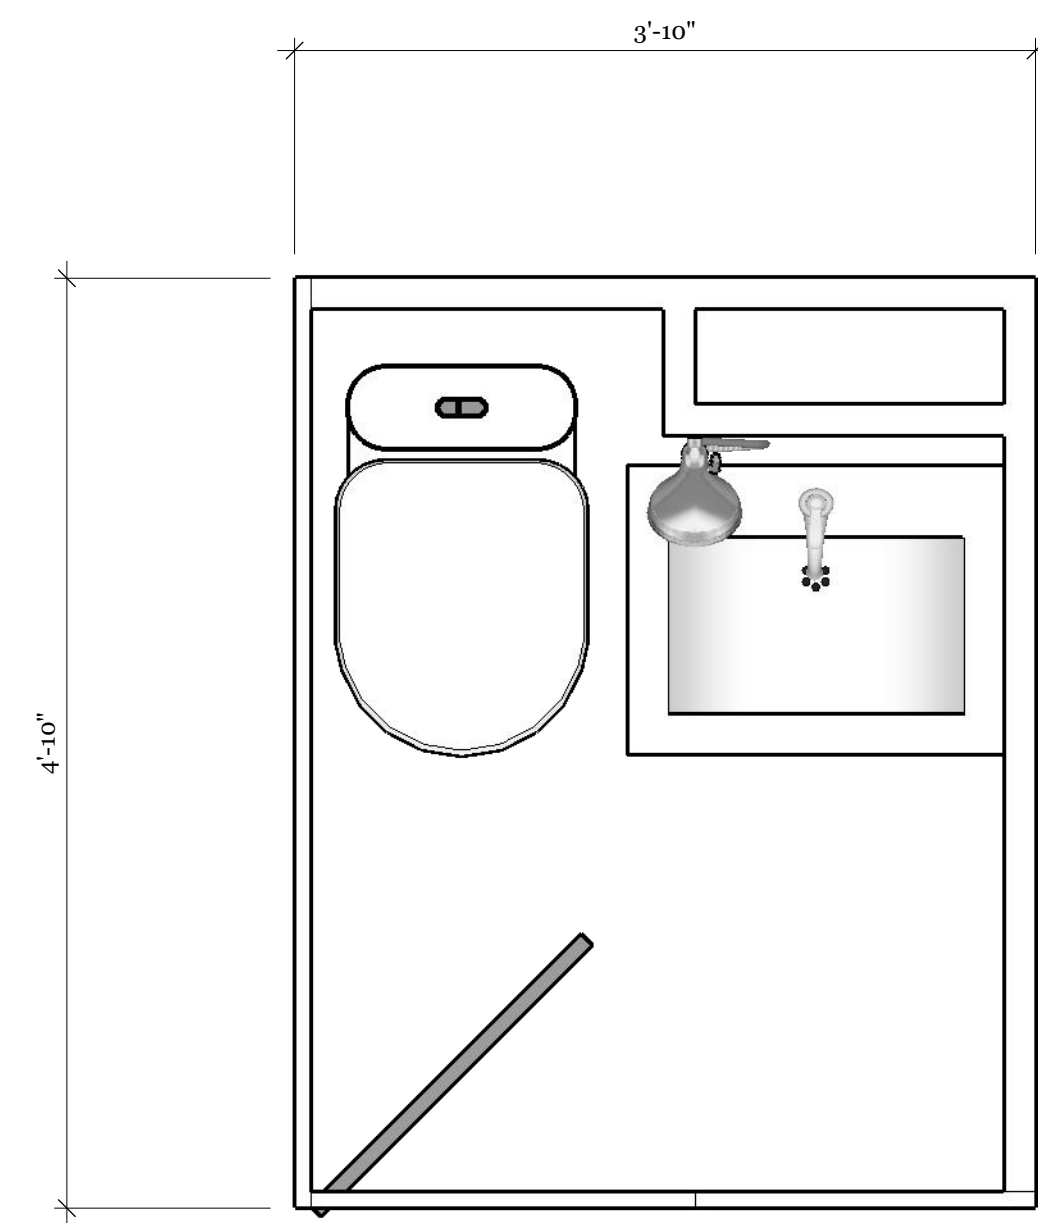

Bathroom - Full Wet Bath