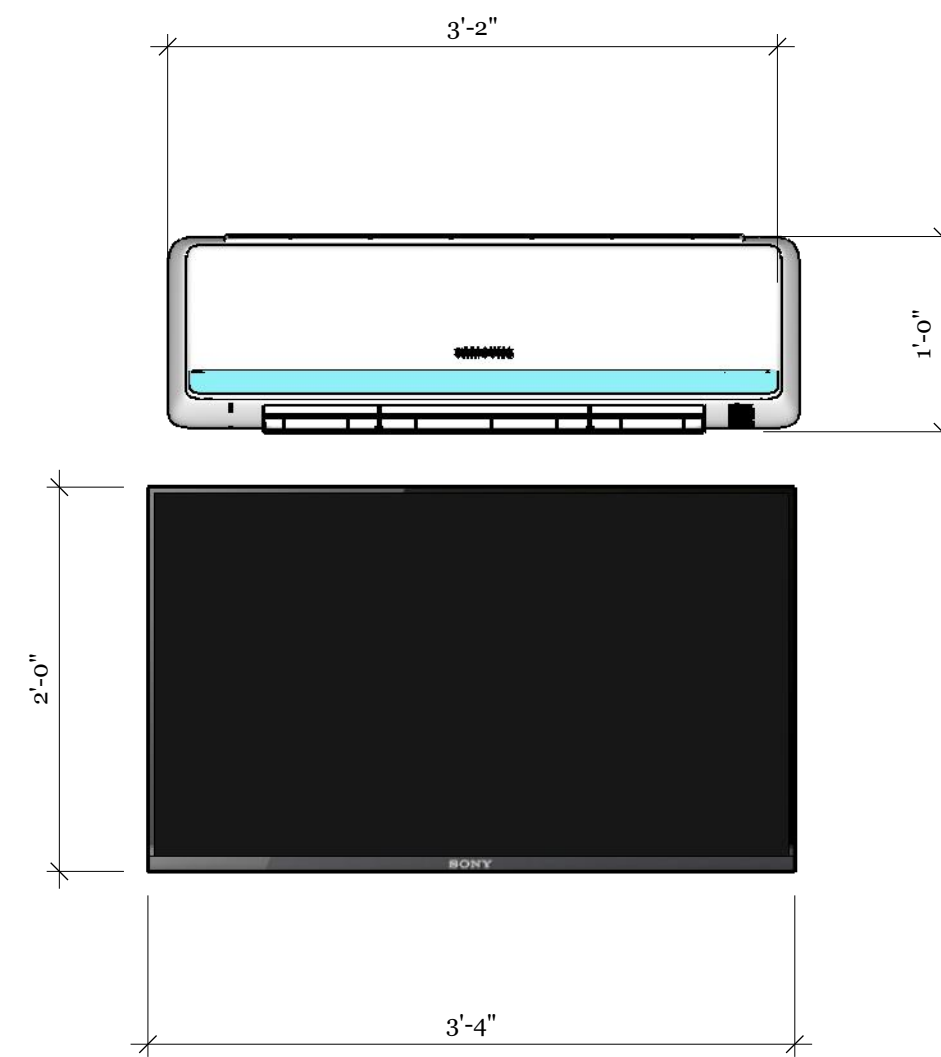

Interior Furnishings & Appliances

REVISIONS		
MM/DD/YY	REVISIONS	REMARKS
1	-/-/-	...
2	-/-/-	...
3	-/-/-	...
4	-/-/-	...
5	-/-/-	...